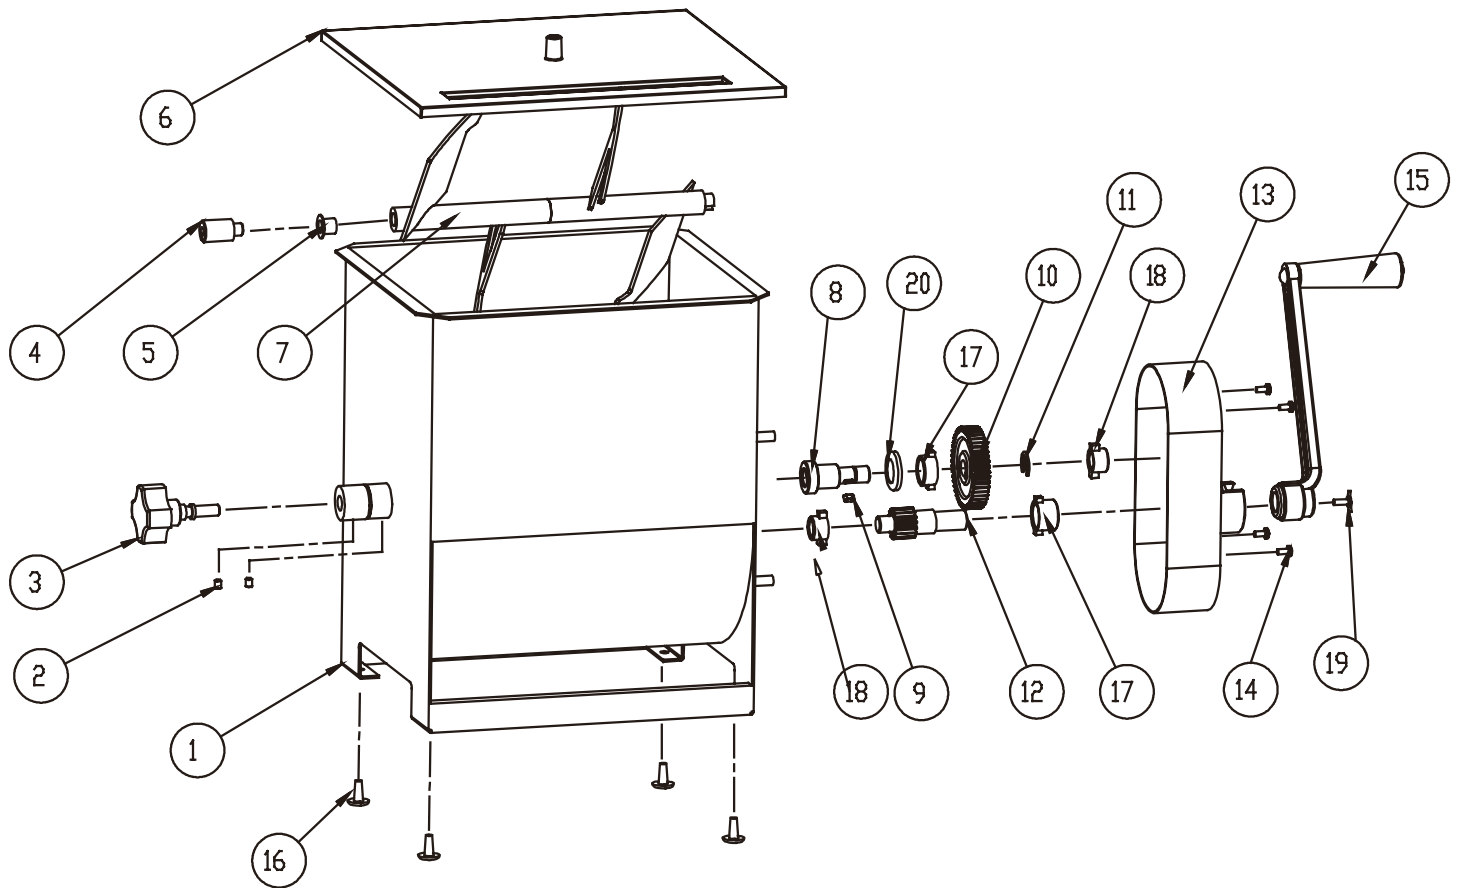

# Parts Breakdown

Item 13156

# Parts Breakdown

---

## Item 13156

Item No.	Description	Position	Item No.	Description	Position	Item No.	Description	Position
14701	Meat Tank for 13156	1	14696	Gear Shaft for 13156	8	18294	Crank for 13156	15
42865	Screw for 13156	2	14707	Key for 13156	9	18287	Rubber Feet for 13156	16
16886	Paddle Lock Knob for 13156	3	18295	Gear for 13156	10	14699	Large Nylon Bushing for 13156	17
14698	Short Shaft for 13156	4	18296	C-Clip for 13156	11	14694	Small Nylon Bushing for 13156	18
14703	Nylon Bushing for 13156	5	18297	Gear with Axle for 13156	12	16887	Handle Screw for 13156	19
14702	Tank Cover with Knob and Bolt for 13156	6	14706	Gear Box for 13156	13	14695	Oil Seal for 13156	20
14704	Axle with Paddles for 13156	7	14700	Bolt for 13156	14			